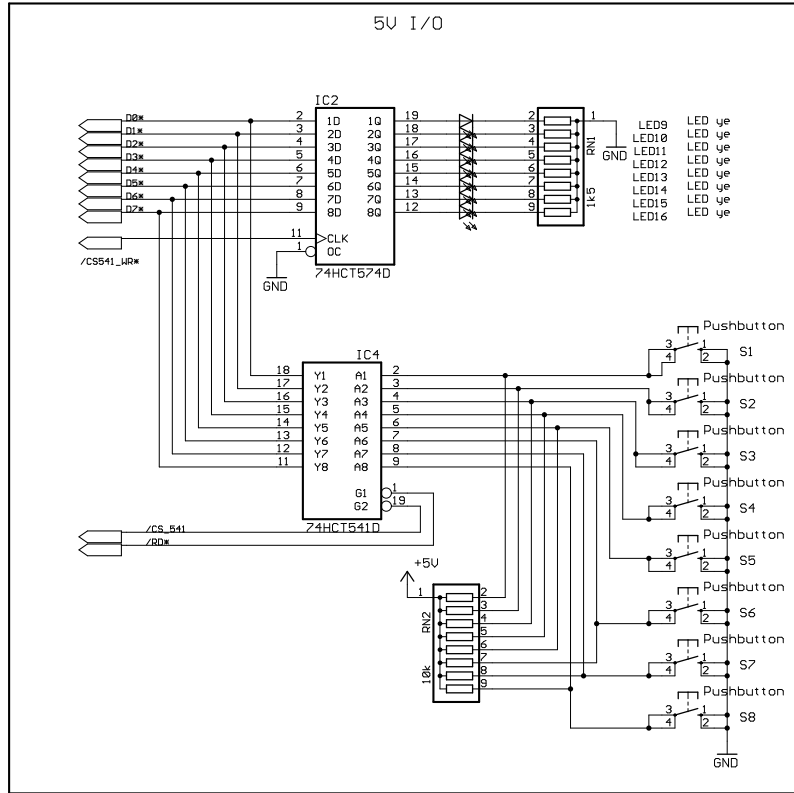

5U bus driver

5U I2C driver

Ethernet 10BaseT 100BaseTX

address decoder

5U I/O compatible bus interface	
TITLE: EUB9328 Rev1.4	
Document Number:	REV:
Date: 17.06.2004 11:32:34	Sheet: 1/3

Power Supply	
TITLE: EUB9328 Rev1.4	
Document Number:	REV:
Date: 17.06.2004 11:32:34	Sheet: 3/3