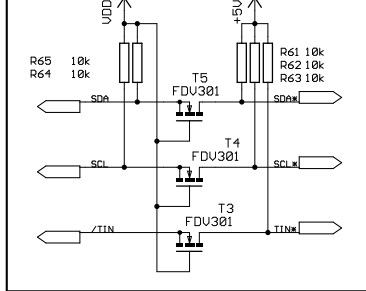

5U bus driver

5U I2C driver

Ethernet 10BaseT 100BaseTX

address decoder

5U I/O compatible bus interface	
TITLE: EUB9328 Rev1.4	
Document Number:	REV:
Date: 17.06.2004 11:32:34	Sheet: 1/3

Power Supply	
TITLE: EUB9328 Rev1.4	
Document Number:	REV:
Date: 17.06.2004 11:32:34	Sheet: 3/3