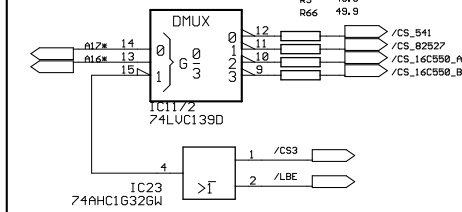

5U bus driver

5U I2C driver

Ethernet 10BaseT 100BaseTX

address decoder

5U I/O compatible bus interface	
TITLE: EUB9328 Rev1.4	
Document Number:	REV:
Date: 17.06.2004 11:32:34	Sheet: 1/3

Power Supply	
TITLE: EUB9328 Rev1.4	
Document Number:	REV:
Date: 17.06.2004 11:32:34	Sheet: 3/3