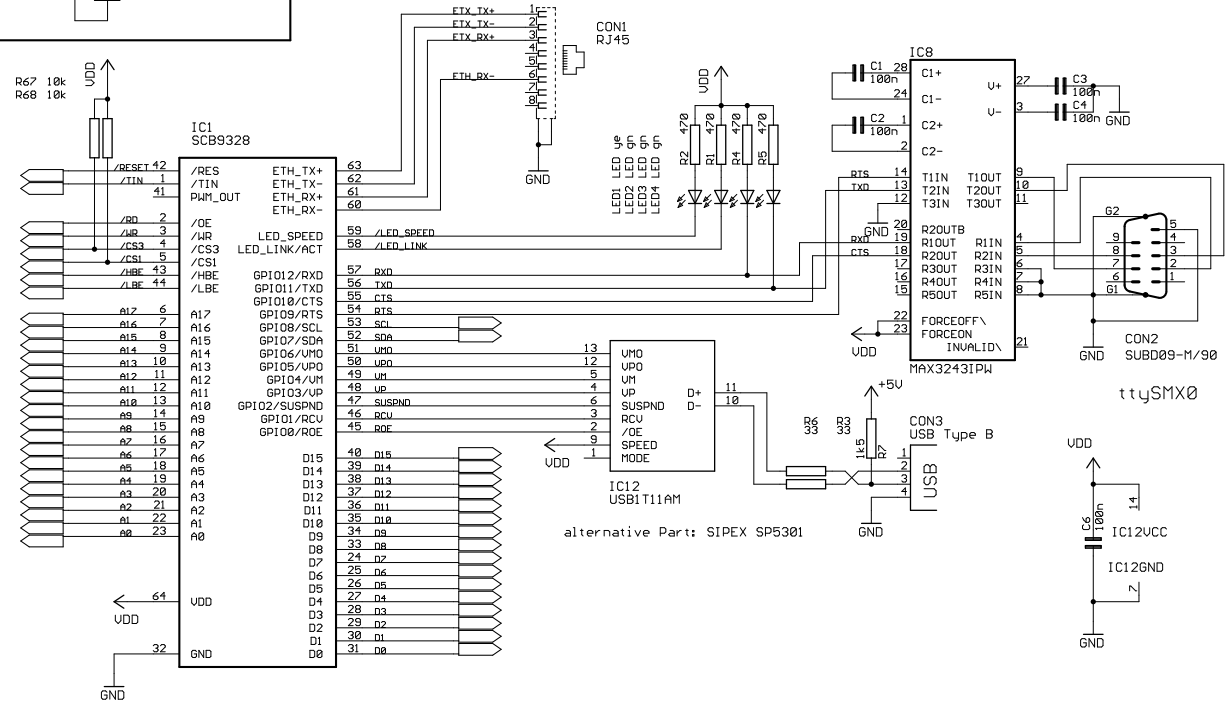

5U bus driver

5U I2C driver

Ethernet 10BaseT 100BaseTX

address decoder

5U I/O compatible bus interface	
TITLE: EUB9328 Rev1.4	
Document Number:	REV:
Date: 17.06.2004 11:32:34	Sheet: 1/3

Power Supply	
TITLE: EUB9328 Rev1.4	
Document Number:	REV:
Date: 17.06.2004 11:32:34	Sheet: 3/3