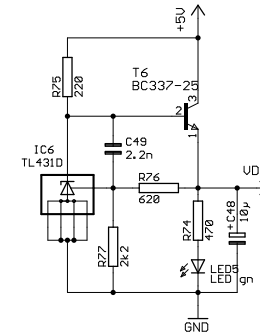

5U bus driver

5U I2C driver

Ethernet 10BaseT 100BaseTX

address decoder

5U I/O compatible bus interface	
TITLE: EUB9328 Rev1.4	
Document Number:	REV:
Date: 17.06.2004 11:32:34	Sheet: 1/3

Power Supply	
TITLE: EUB9328 Rev1.4	
Document Number:	REV:
Date: 17.06.2004 11:32:34	Sheet: 3/3