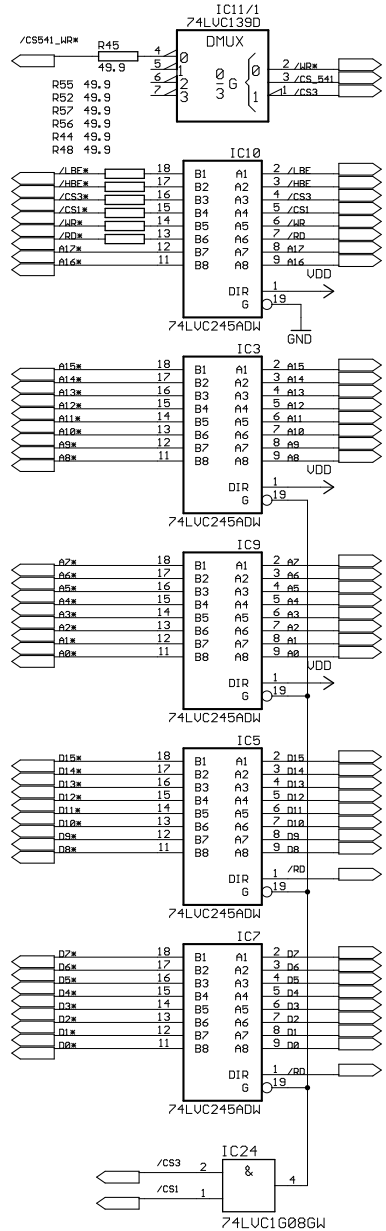

5U bus driver

5U I2C driver

Ethernet 10BaseT 100BaseTX

address decoder

5U I/O compatible bus interface	
TITLE: EUB9328 Rev1.4	
Document Number:	REV:
Date: 17.06.2004 11:32:34	Sheet: 1/3

Power Supply	
TITLE: EUB9328 Rev1.4	
Document Number:	REV:
Date: 17.06.2004 11:32:34	Sheet: 3/3