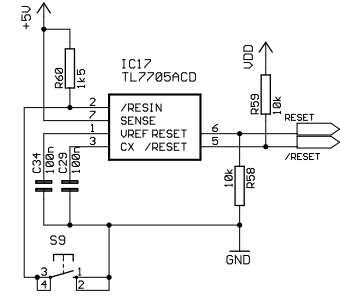

5U bus driver

5U I2C driver

Ethernet 10BaseT 100BaseTX

address decoder

5U I/O compatible bus interface	
TITLE: EUB9328 Rev1.4	
Document Number:	REV:
Date: 17.06.2004 11:32:34	Sheet: 1/3

Power Supply	
TITLE: EUB9328 Rev1.4	
Document Number:	REV:
Date: 17.06.2004 11:32:34	Sheet: 3/3