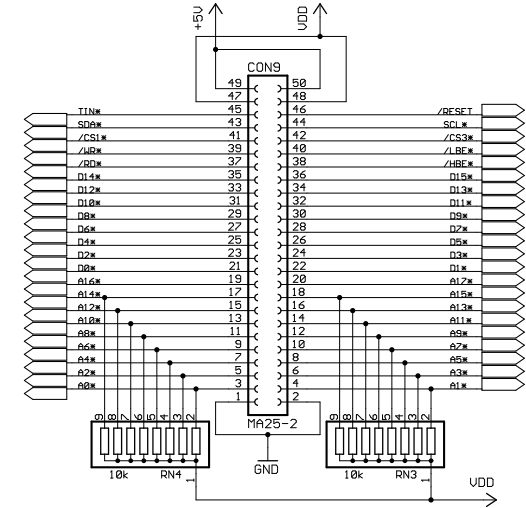

5U bus driver

5U I2C driver

Ethernet 10BaseT 100BaseTX

address decoder

5U I/O compatible bus interface	
TITLE: EUB9328 Rev1.4	
Document Number:	REV:
Date: 17.06.2004 11:32:34	Sheet: 1/3

Power Supply	
TITLE: EUB9328 Rev1.4	
Document Number:	REV:
Date: 17.06.2004 11:32:34	Sheet: 3/3