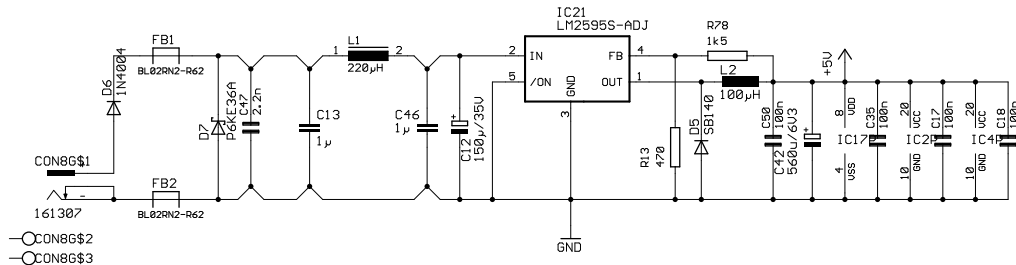

5U bus driver

5U I2C driver

Ethernet 10BaseT 100BaseTX

address decoder

5U I/O compatible bus interface	
TITLE: EUB9328 Rev1.4	
Document Number:	REV:
Date: 17.06.2004 11:32:34	Sheet: 1/3

Power Supply	
TITLE: EUB9328 Rev1.4	
Document Number:	REV:
Date: 17.06.2004 11:32:34	Sheet: 3/3