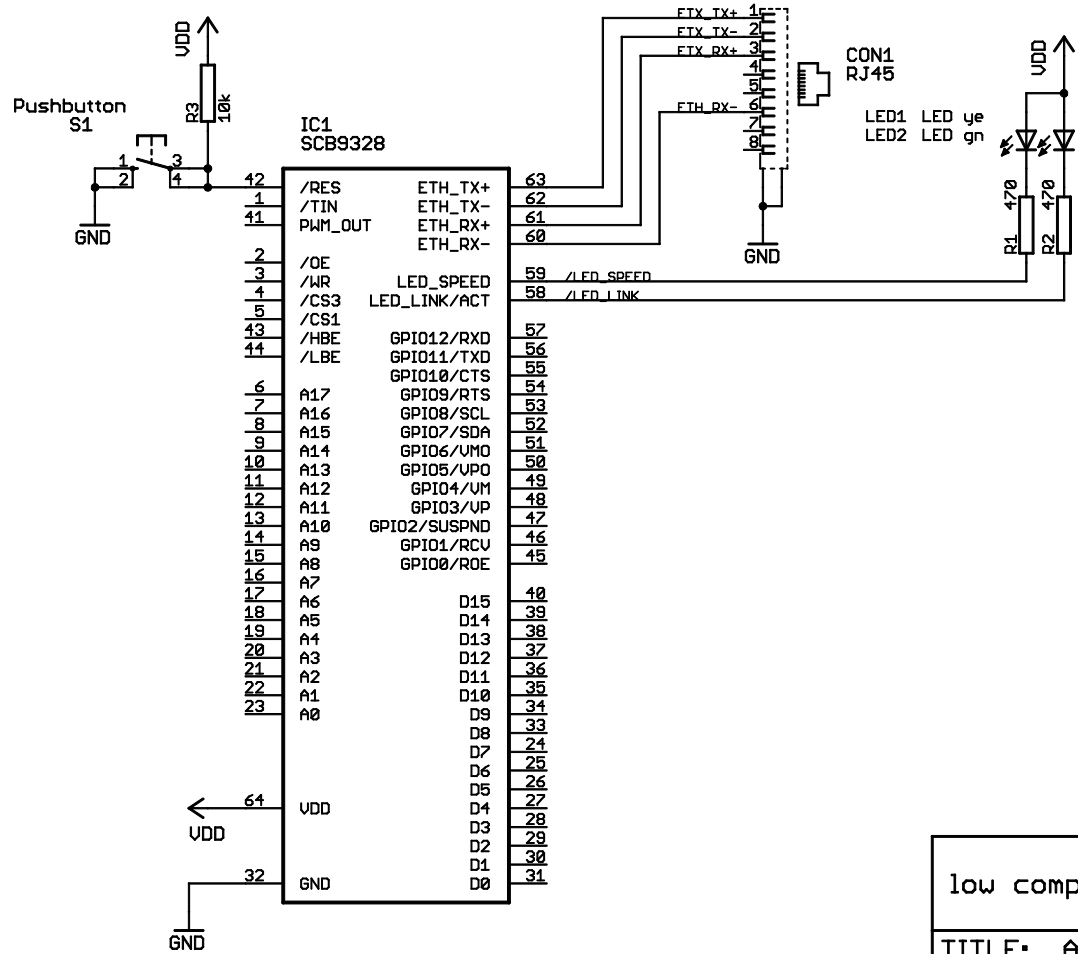

Reset

Ethernet 10/100Mbit

low components external ethernet interface	
TITLE: AN006	
Document Number:	REV:
Date: 26.11.2010 10:56:43	Sheet: 1/1